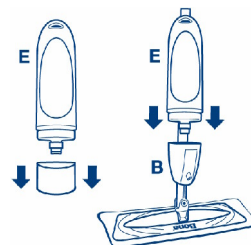

Bona® Pro Series Hardwood Refill Cartridge

Technical data sheet

Bona's Professional Series Hardwood refill cartridge contains Bona's professional strength, no-residue hardwood cleaner in a ready-to-use cartridge for the hardwood floor spray mop.

- Safe for wood
- No dulling residue
- Quick and easy
- Use with Bona® Hardwood floor mop

Technical data

Physical Characteristics:

Ingredients – Water, Glycol Ether Solvents, Non-ionic and Anionic Surfactants

Color – Light purple (wet)

pH – 7.0 - 8.0

Solids - <1%

Density – 8.34 lbs./gallon (1.0 S.G.)

VOC - <1%

Odor – Non-Offending

Stability – 1 year shelf life

Packaging – 28.75 oz. plastic bottle

Application Characteristics:

Drying Time – 15-20 minutes

Application Tools – Bona® Hardwood Floor Mop

Recommended Use

- All types of unwaxed, residential and commercial polyurethane finished wood floors
- Pre-finished, aluminum-oxide floors

Directions

BEFORE USING, READ ALL DIRECTIONS AND MATERIAL SAFETY DATA SHEET.

Remove cap from hardwood floor cleaner and click into place on mop.